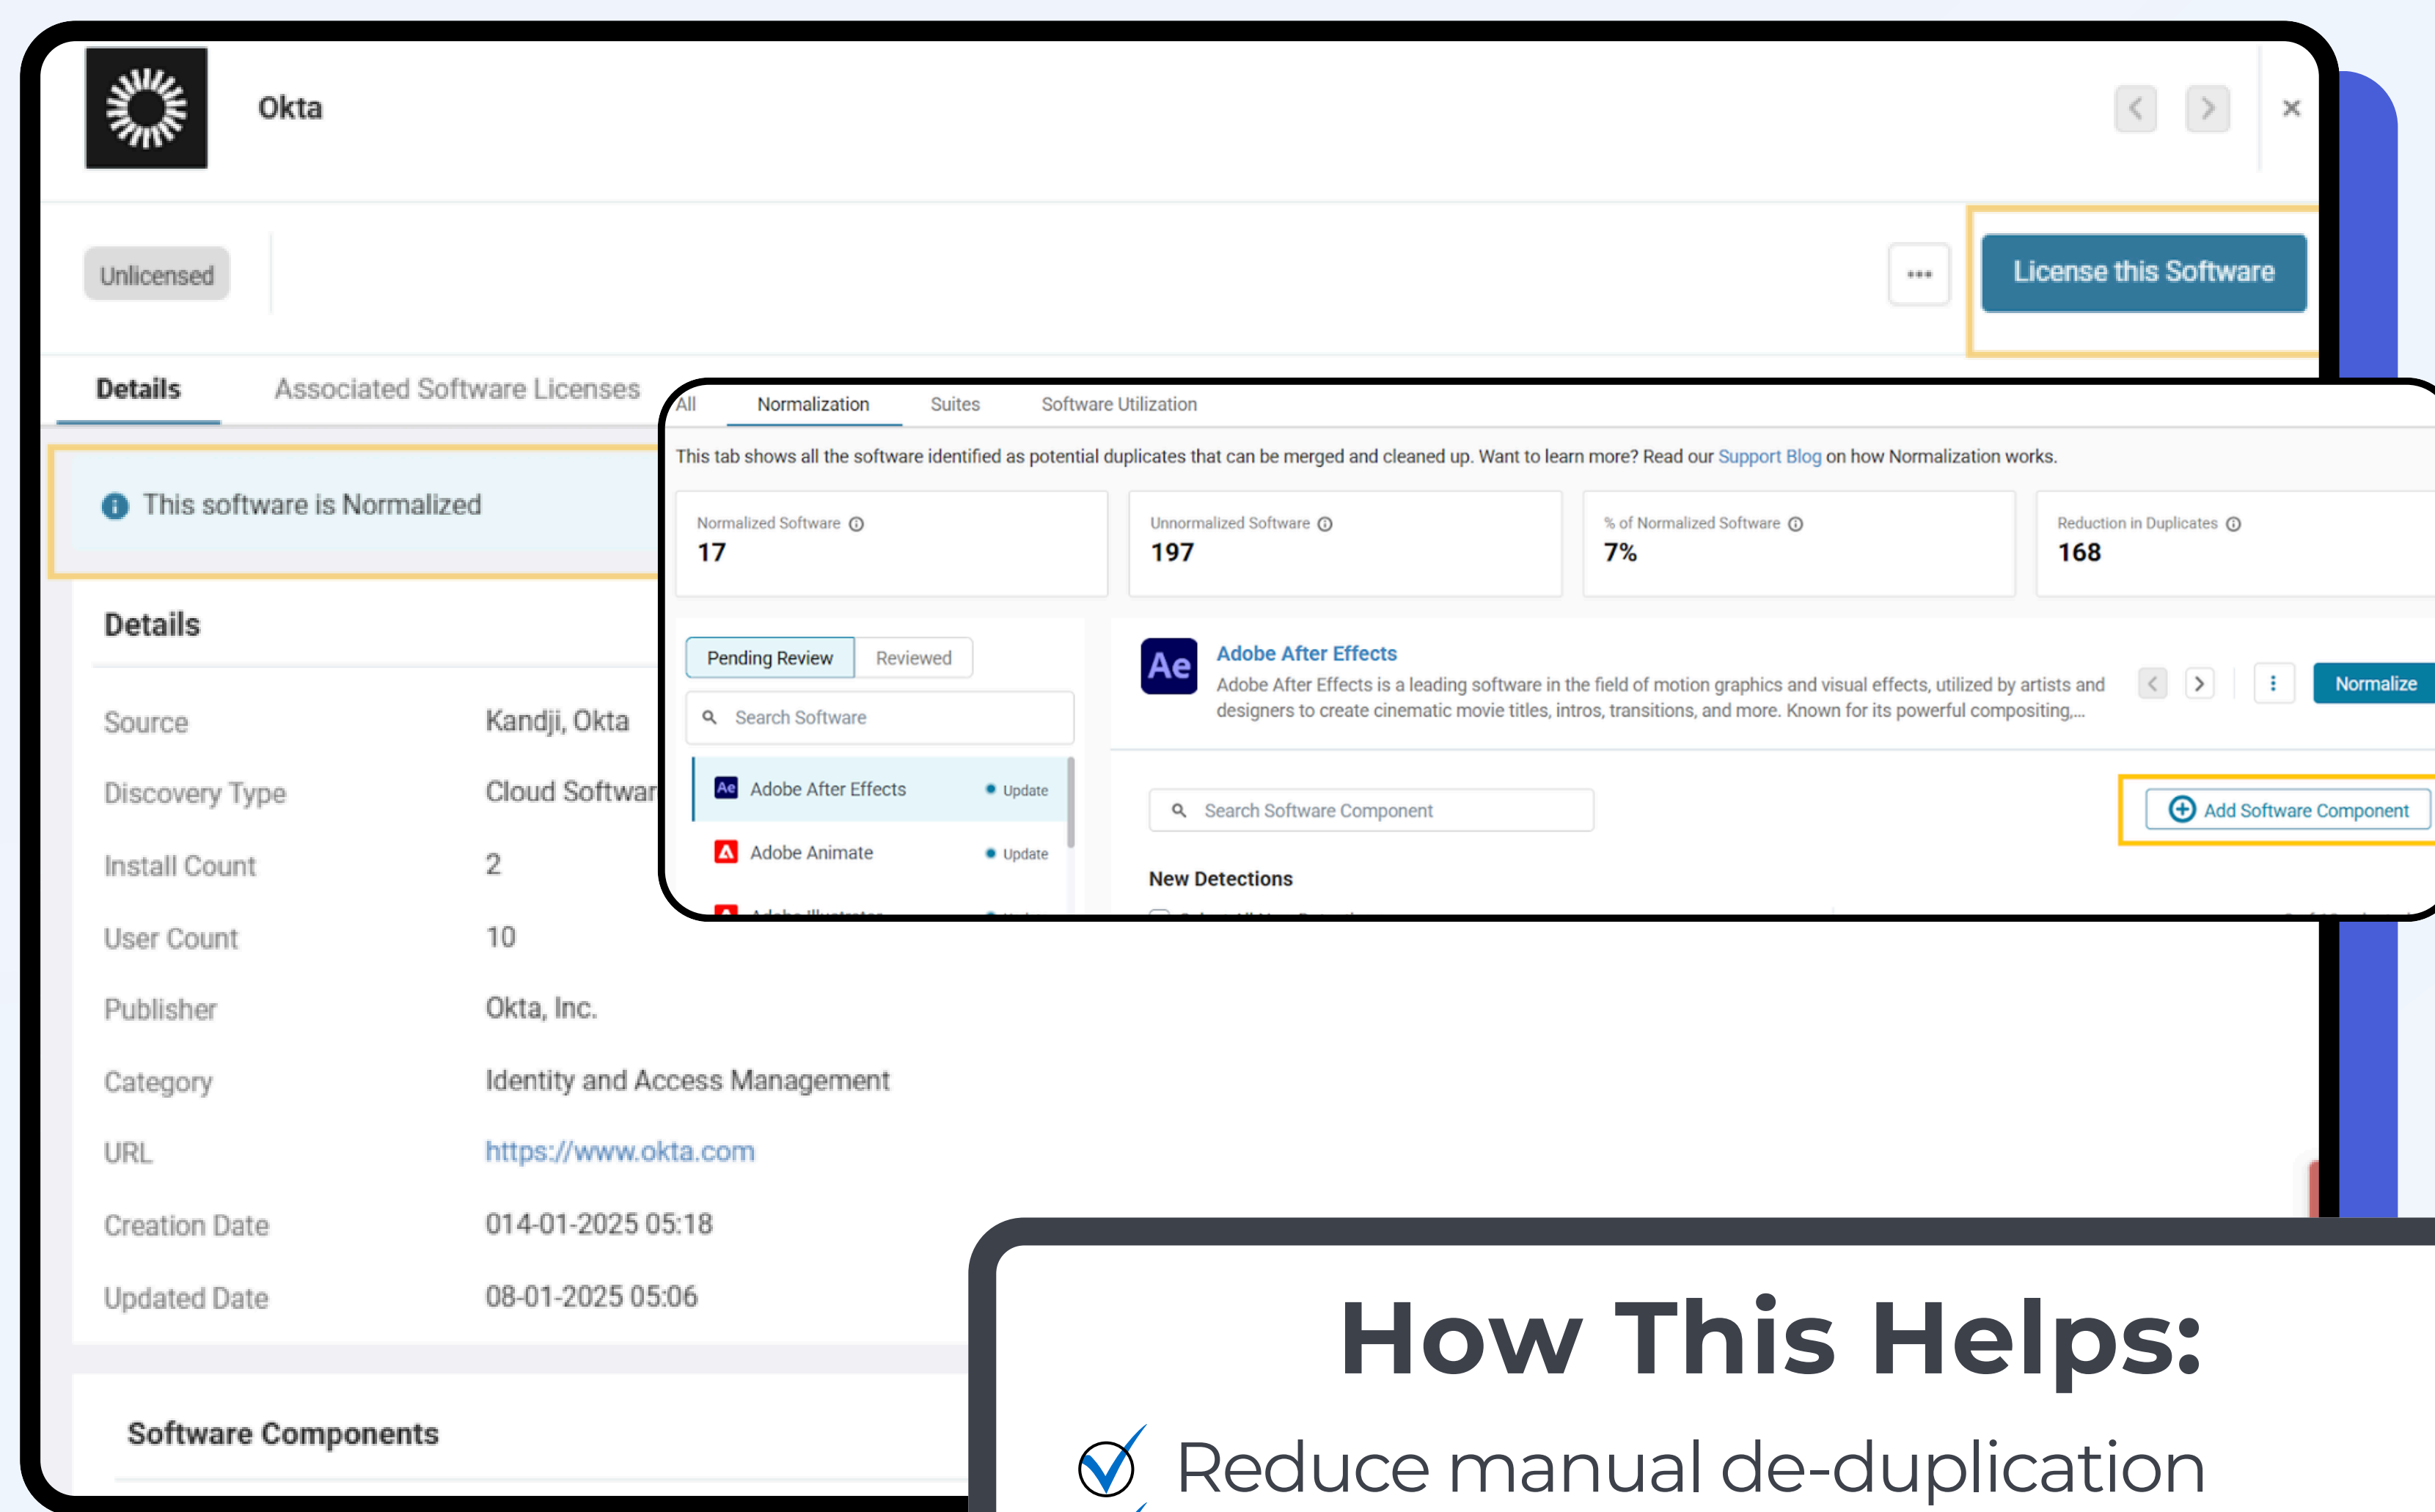

Software Discovery & Normalization

Discover software across every device through multiple sources: ITAM Agent, MDM integrations, Network Discovery, Chrome & Edge Browser Plugin, and SSO/IdP. Merge duplicate on-prem, cloud, and custom instances into one Unified Software Catalog.

- Normalization auto-detects duplicate software entries across on-prem, cloud, and custom configurations
- Tracks name, version, publisher, install count, discovery source, and compliance state per application
- Software records auto-update on every agent and MDM sync cycle

How This Helps:

- ✓ Reduce manual de-duplication
- ✓ Auto-update records on every sync
- ✓ A clean and unified software catalog from day one

License Management & Compliance

AssetSonar tracks every software license and records entitlements, seat counts, and expiry dates in one live database. License Audits sends renewal-confirmation requests to entitled users, captures signed responses, and flags unlicensed installs before they become audit findings.

- License Optimizer flags unused SaaS seats and calculates annual savings
- Track license type, seat count, entitlements, keys, and renewal dates under one record
- Compliance state (licensed, unlicensed, blacklisted) auto-updates as discovery data flows in
- Renewal & upgrade notifications alert IT ahead of license expiry