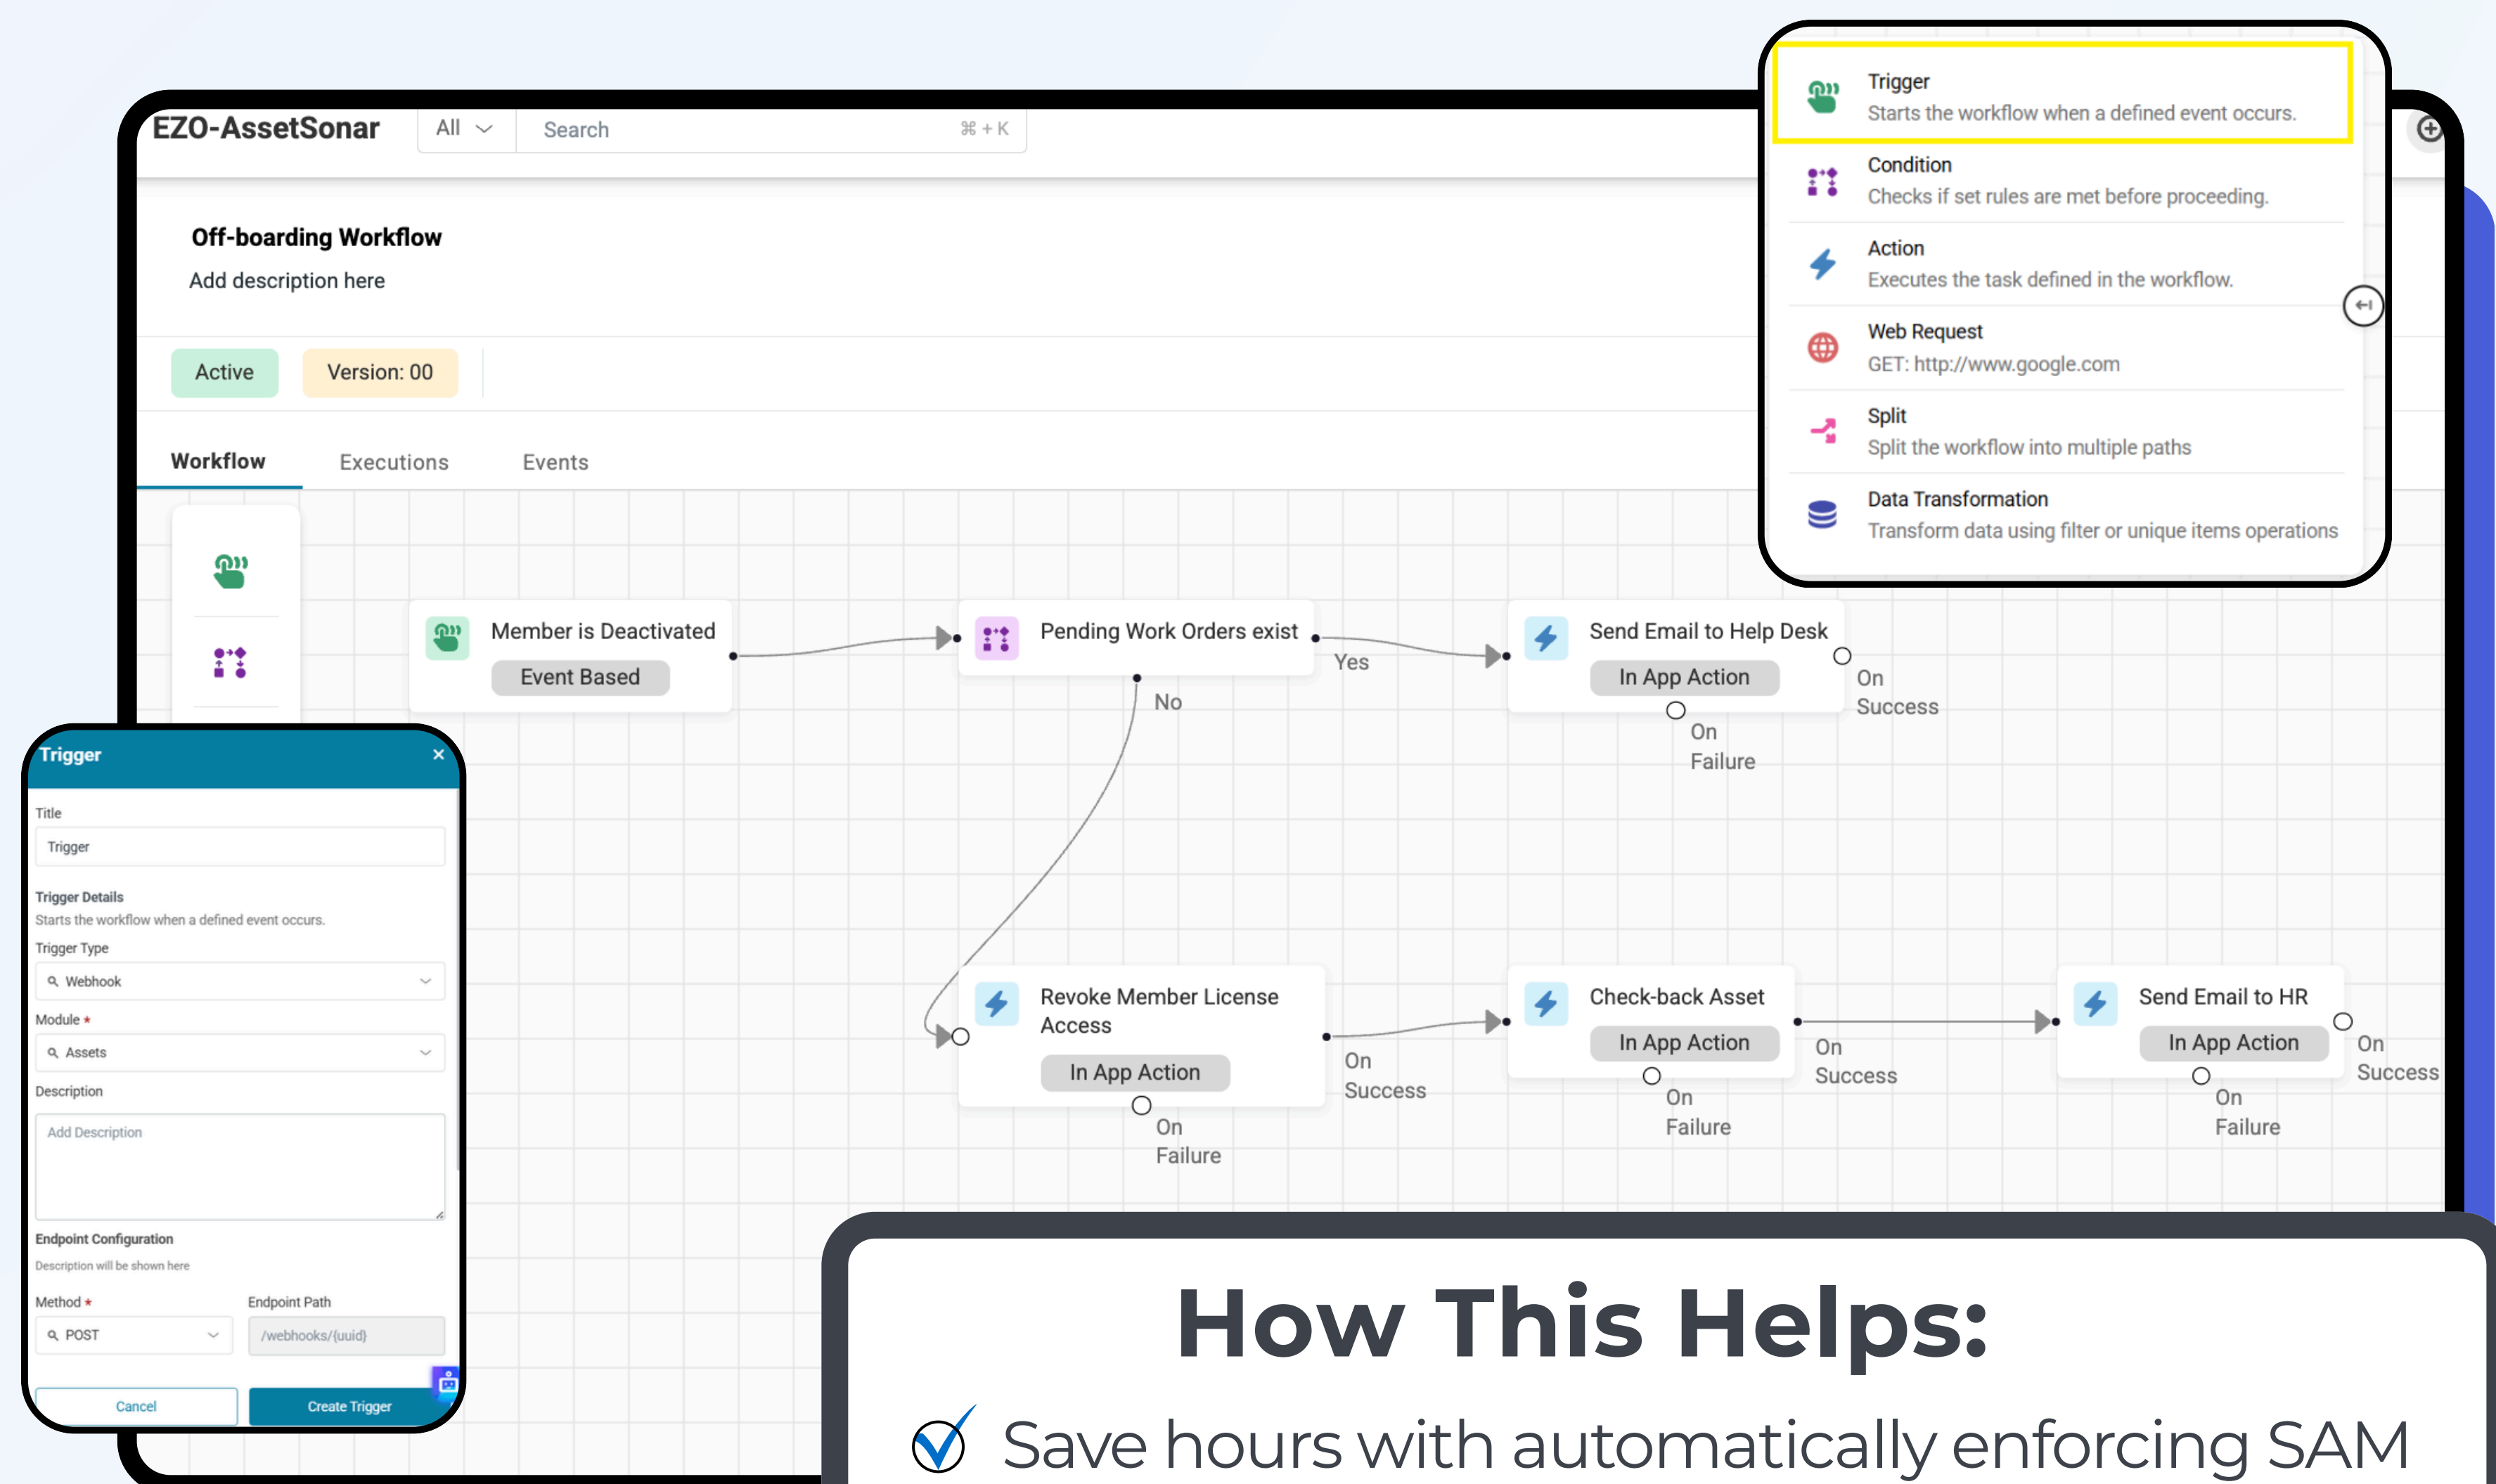

## Software Usage Metering

Track active usage per device, user, and license. Identify unused installs, cloud access, and browser-tracked shadow apps in one consolidated view. Zoe, the AI Copilot, helps fetch utilization data and flag license expiration timeline for right-sizing opportunities before each renewal cycle.

- Usage data includes last access date, usage duration, and install status
- Create custom reports and graphs on Software usage and license utilization
- Software Overview dashboard aggregates most/least used apps, top users, and unused installs
- KPI widgets expose underused tools for renewal and budget decisions

## Workflow Automation Engine

Turn IT policies into self-running workflows fired at real events or webhooks. Build triggers, conditions, and actions on a low-code automation canvas across the entire IT Graph for software governance, access management, and employee offboarding. Every execution is logged with insights on success or failure

- Automate license reclamation and access revocation during employee offboarding
- Time-based triggers enforce renewal alerts and compliance checks on schedule
- Route license reclaim approvals, log entitlement removals, and update records in a single automated sequence
- Monitor every App Connector execution with full audit logs