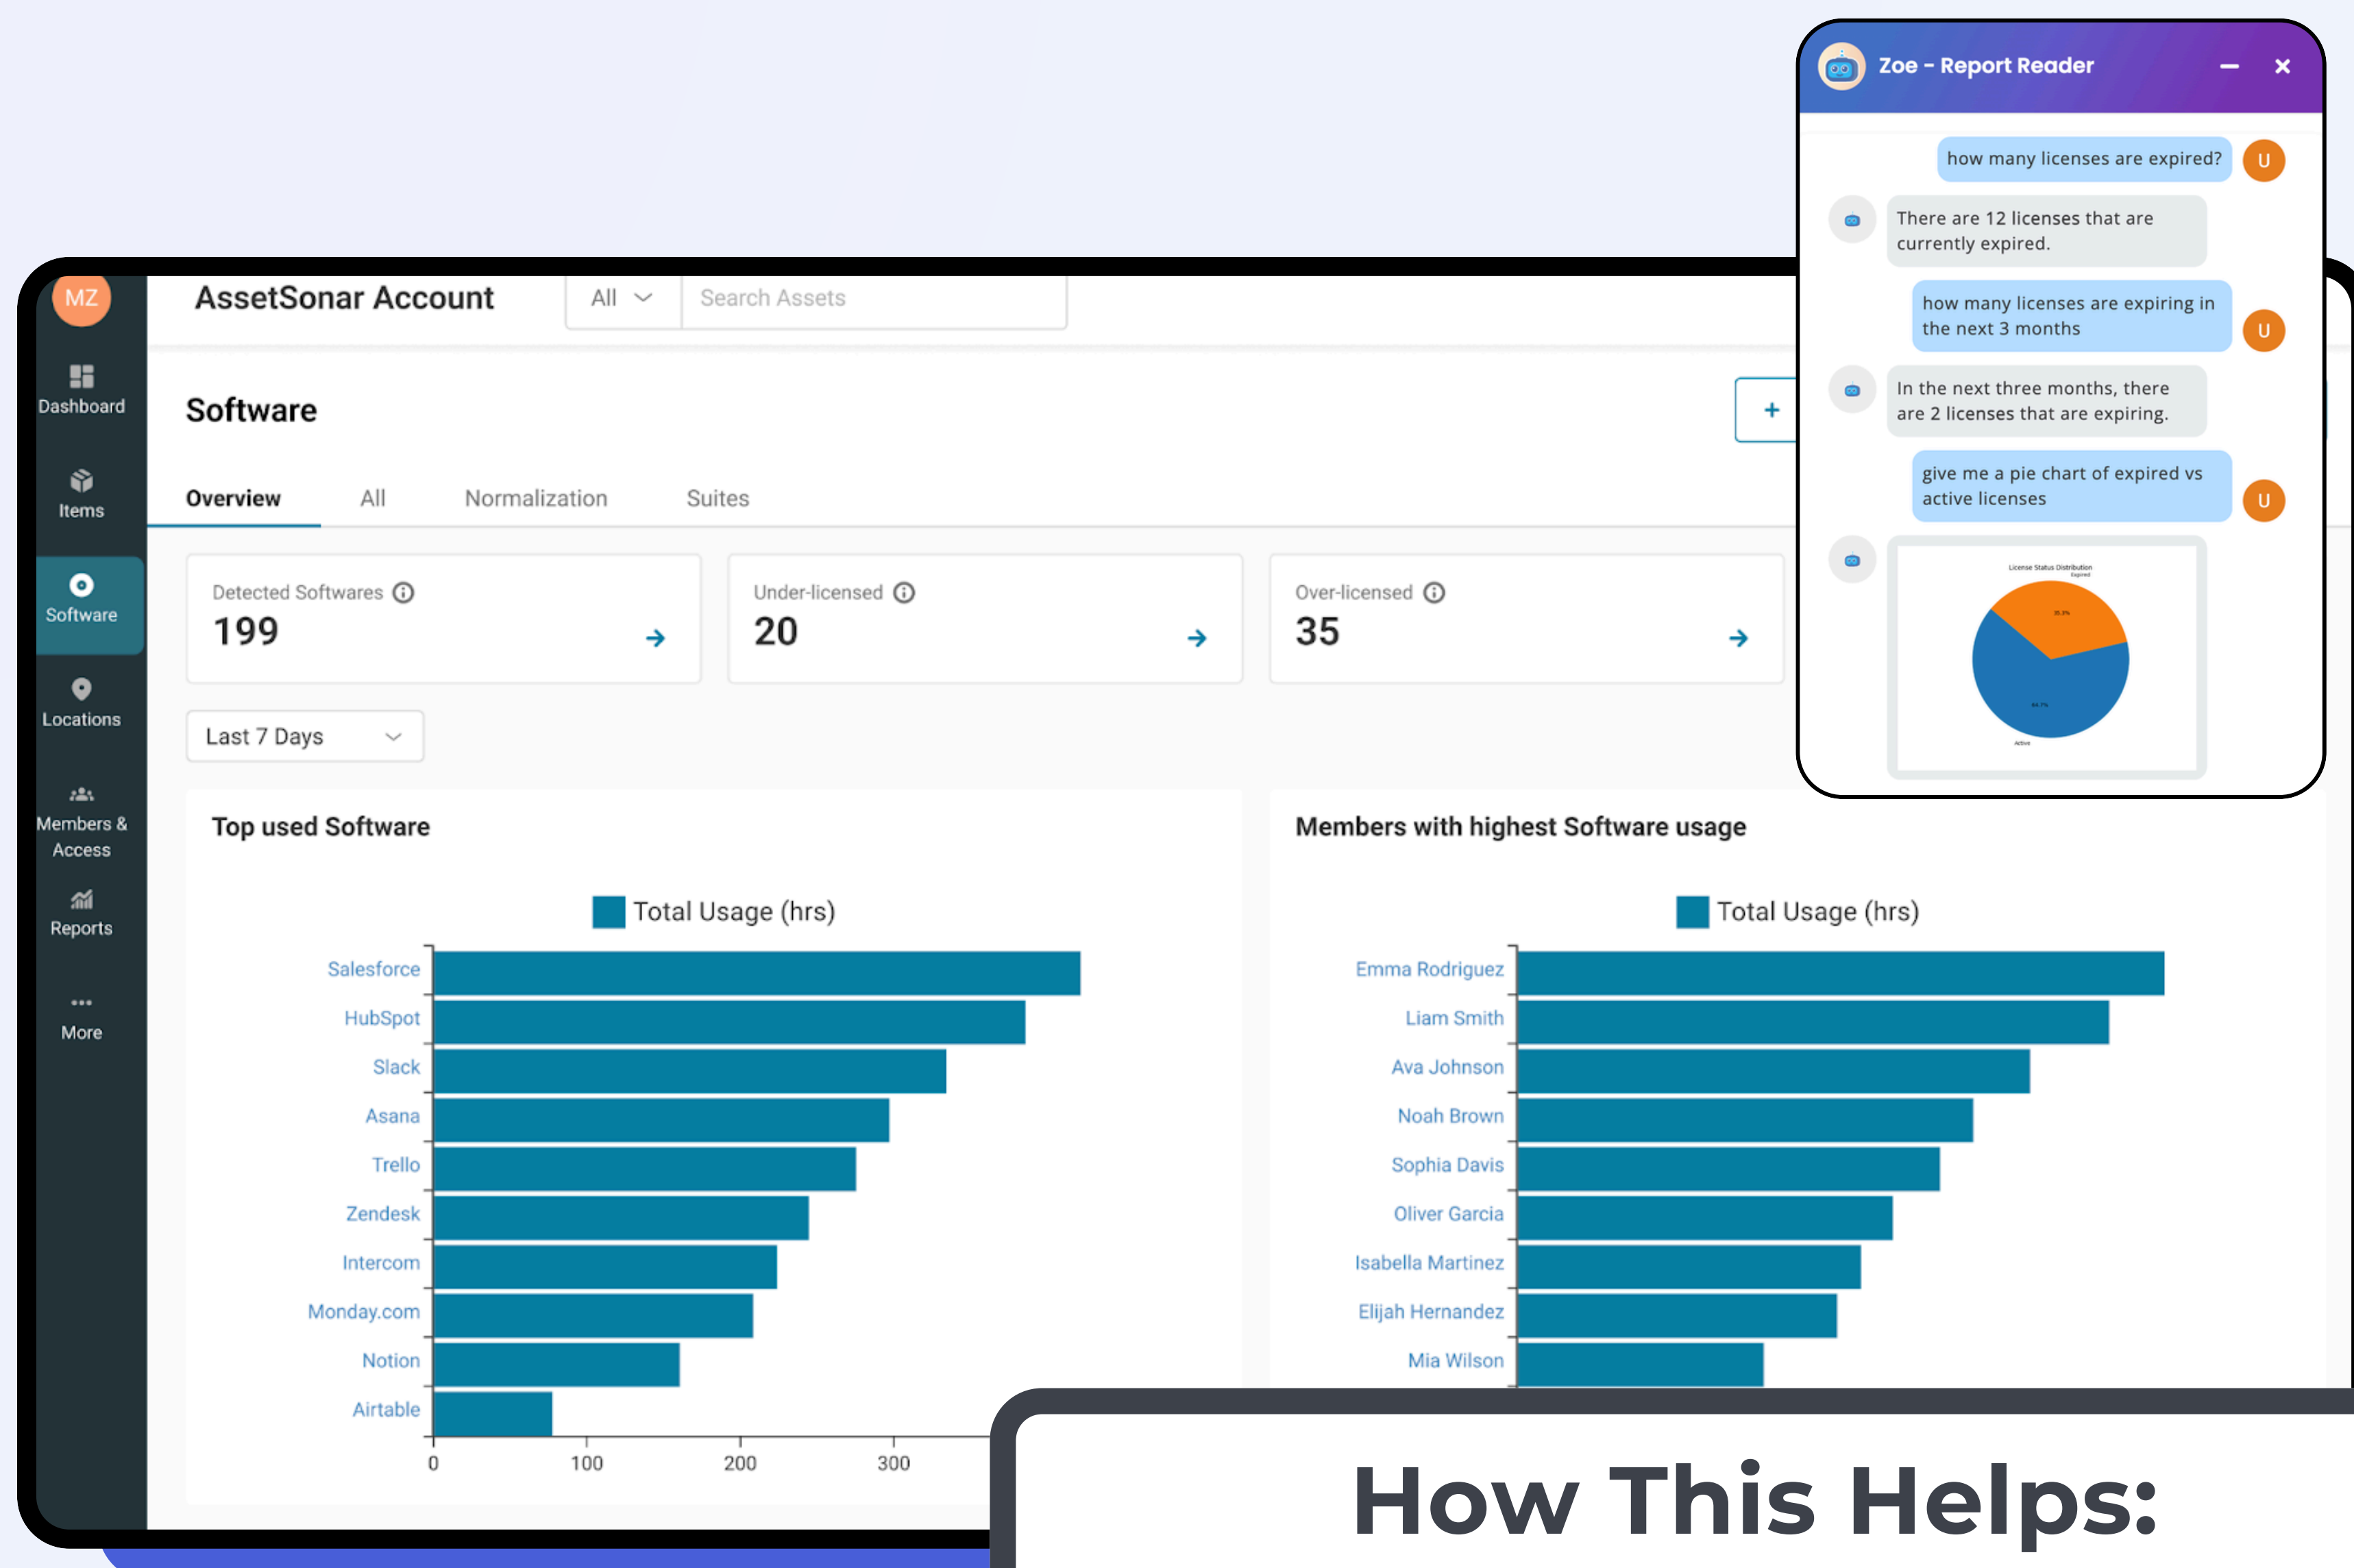

How This Helps:

- ✓ Discover Shadow IT before renewals
- ✓ Unused licenses found automatically
- ✓ Know exactly who uses what, when, and how much

Software Usage Metering

Track active usage per device, user, and license. Identify unused installs, cloud access, and browser-tracked shadow apps in one consolidated view. Zoe, the AI Copilot, helps fetch utilization data and flag license expiration timeline for right-sizing opportunities before each renewal cycle.

- Usage data includes last access date, usage duration, and install status
- Create custom reports and graphs on Software usage and license utilization
- Software Overview dashboard aggregates most/least used apps, top users, and unused installs
- KPI widgets expose underused tools for renewal and budget decisions

Workflow Automation Engine

Turn IT policies into self-running workflows fired at real events or webhooks. Build triggers, conditions, and actions on a low-code automation canvas across the entire IT Graph for software governance, access management, and employee offboarding. Every execution is logged with insights on success or failure

- Automate license reclamation and access revocation during employee offboarding
- Time-based triggers enforce renewal alerts and compliance checks on schedule
- Route license reclaim approvals, log entitlement removals, and update records in a single automated sequence
- Monitor every App Connector execution with full audit logs

How This Helps:

- ✓ Save hours with automatically enforcing SAM policies and license entitlements
- ✓ Automatically log successes or failures on every workflow run
- ✓ Event-based triggers for new software/policy changes

Plans built for every IT need

[See detailed plans →](#)

Priced per asset, no user/agent limits