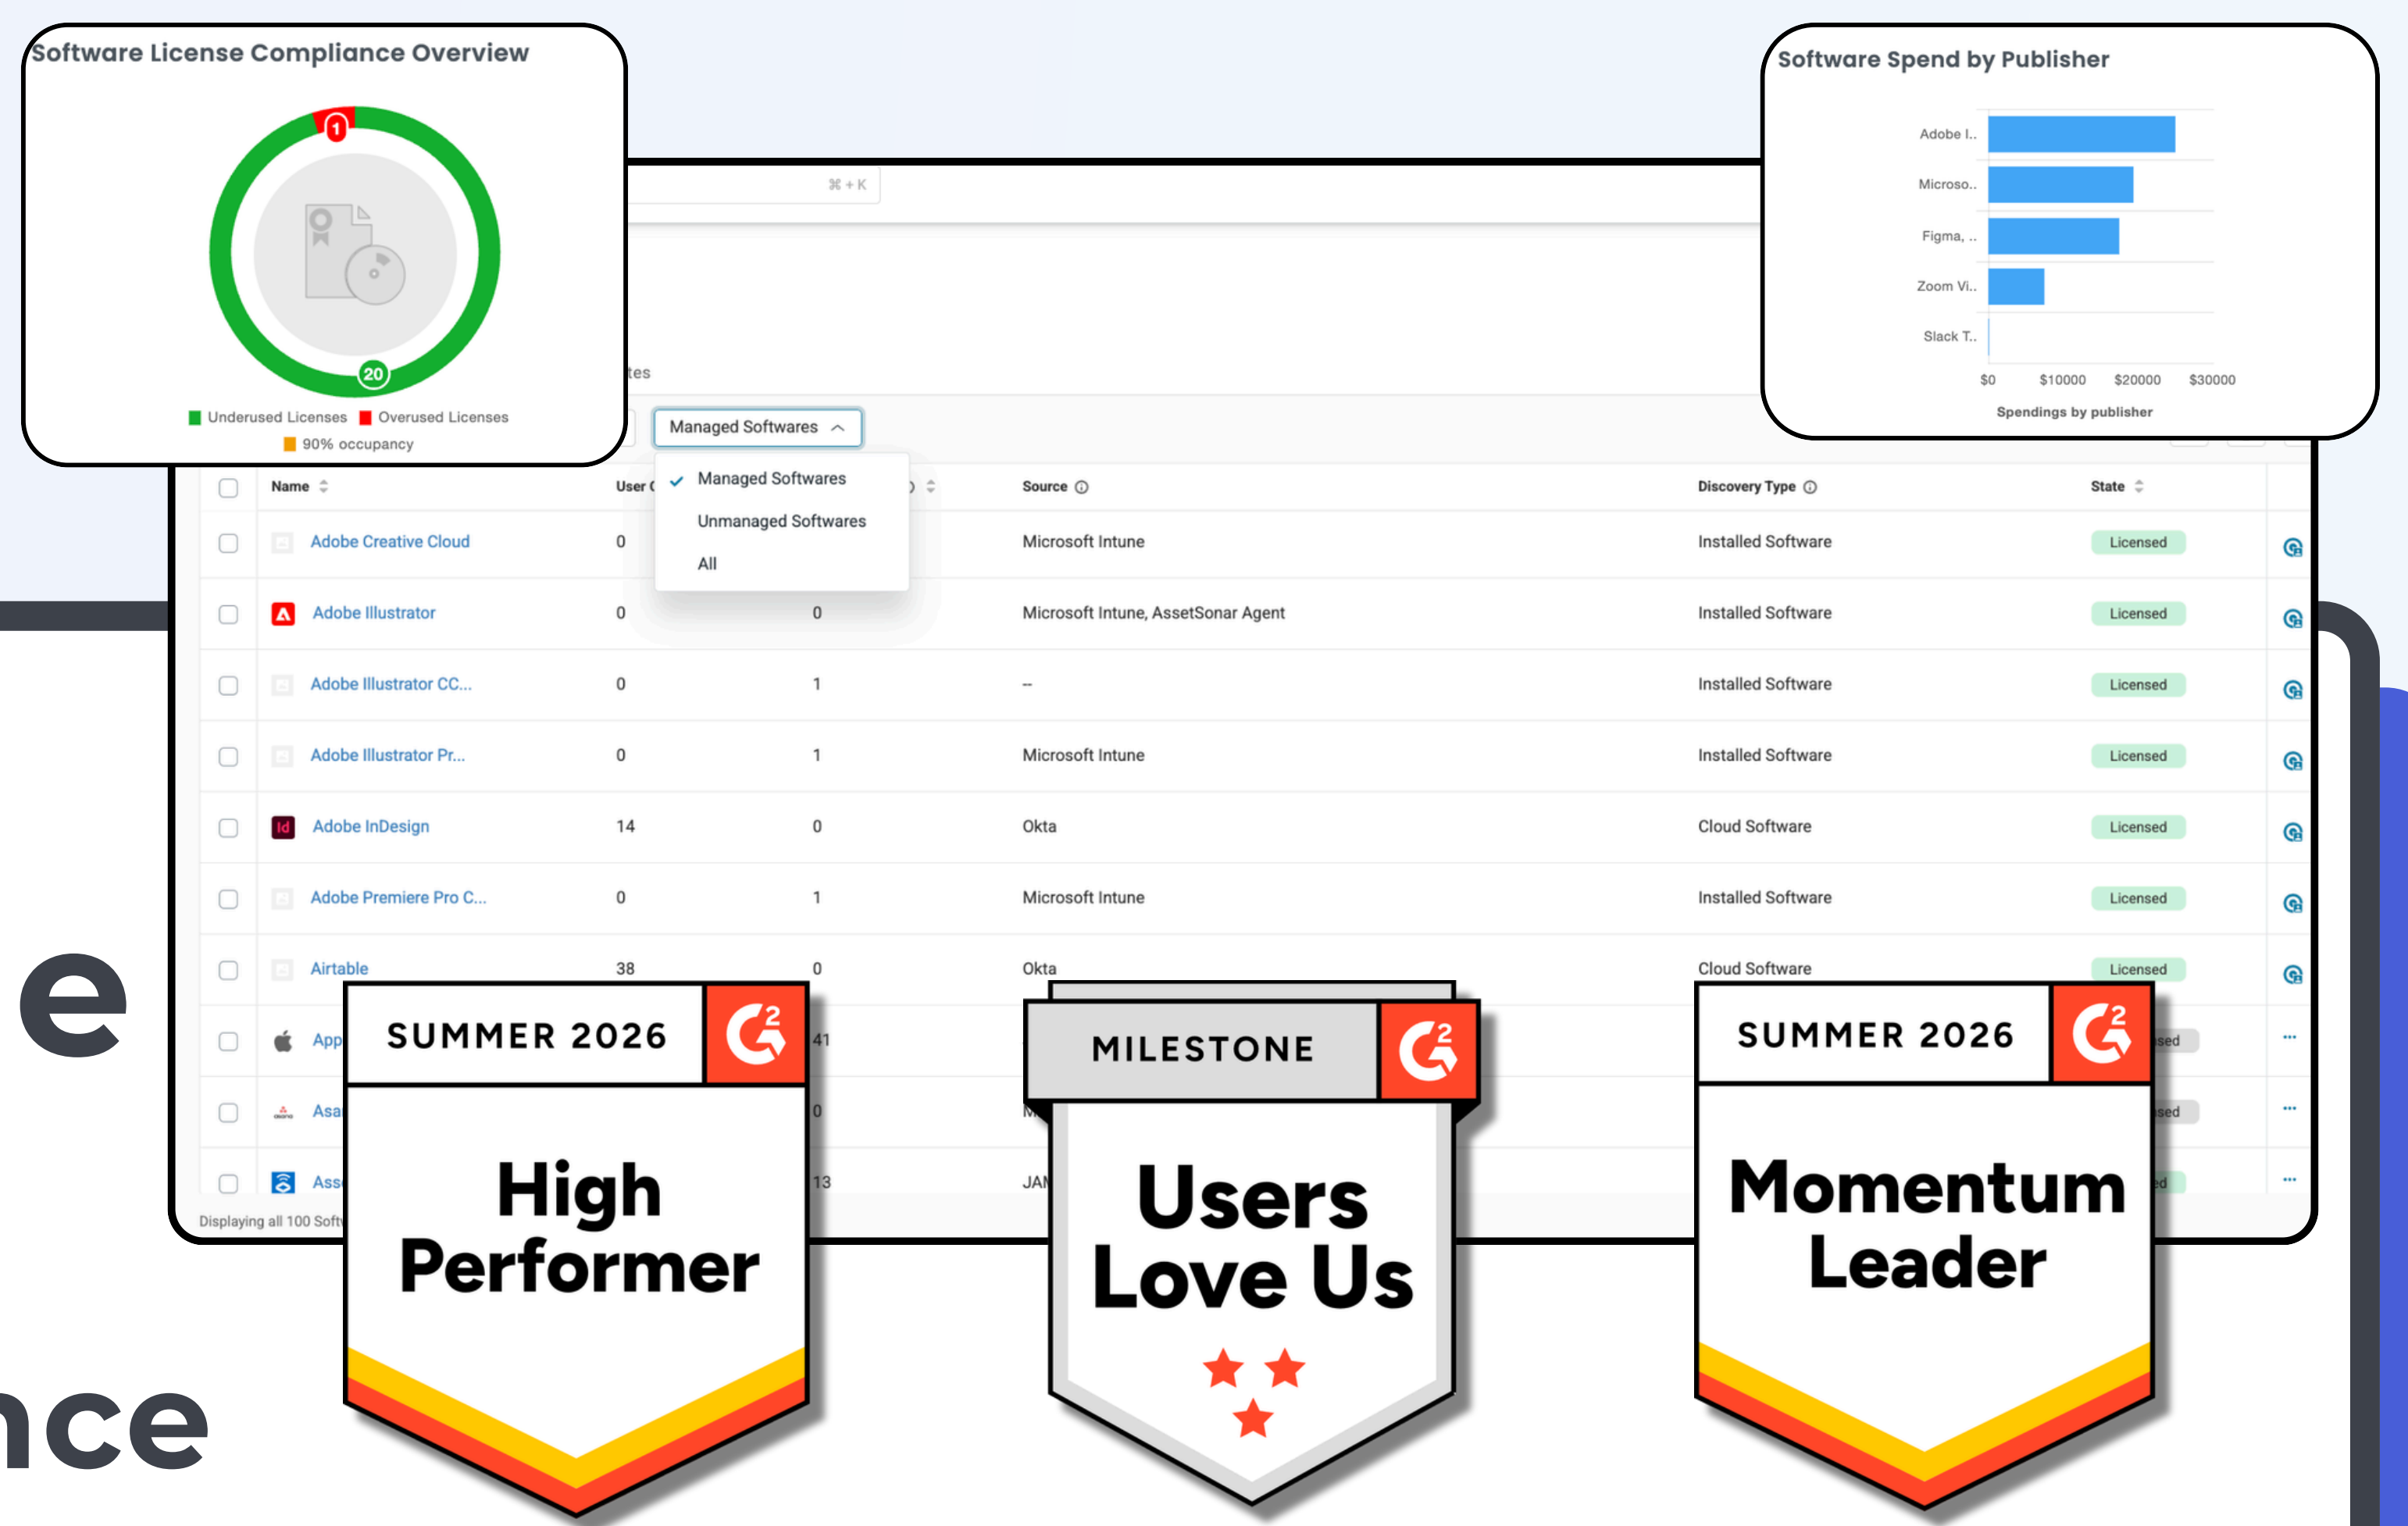

## Your Software Control Center for Visibility, Cost, & Compliance

Add full software discovery, SaaS visibility, license optimization, and compliance to your existing plan at \$0.42/asset/month. All SAM data connects to the live IT Graph; discovery, compliance, and cost decisions under one live source of truth.

## Software Discovery & Normalization

Discover software across every device through multiple sources: ITAM Agent, MDM integrations, Network Discovery, Chrome & Edge Browser Plugin, and SSO/IdP. Merge duplicate on-prem, cloud, and custom instances into one Unified Software Catalog.

- Normalization auto-detects duplicate software entries across on-prem, cloud, and custom configurations
- Tracks name, version, publisher, install count, discovery source, and compliance state per application
- Software records auto-update on every agent and MDM sync cycle

- Usage data includes last access date, usage duration, and install status
- Create custom reports and graphs on Software usage and license utilization
- Software Overview dashboard aggregates most/least used apps, top users, and unused installs
- KPI widgets expose underused tools for renewal and budget decisions