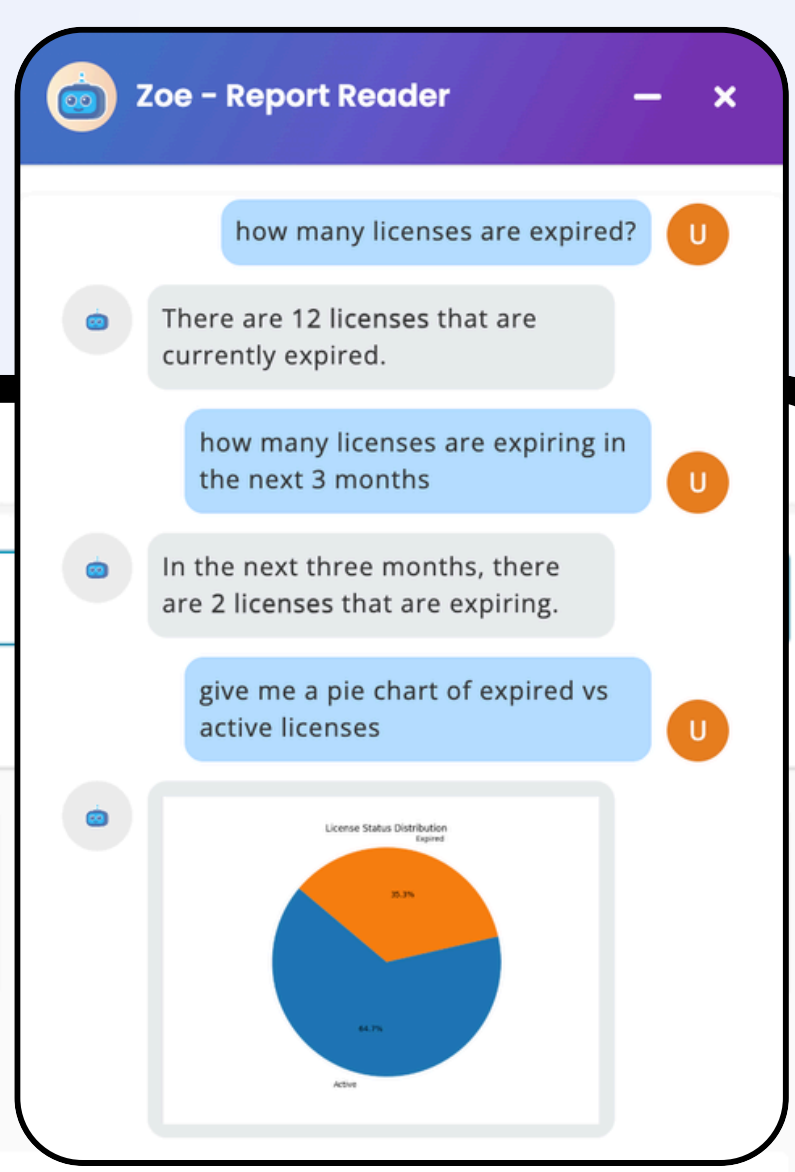

How This Helps:

- ✓ Discover Shadow IT before renewals
- ✓ Unused licenses found automatically
- ✓ Know exactly who uses what, when, and how much

Software Usage Metering

Track active usage per device, user, and license. Identify unused installs, cloud access, and browser-tracked shadow apps in one consolidated view. Zoe, the AI Copilot, helps fetch utilization data and flag license expiration timeline for right-sizing opportunities before each renewal cycle.

- Usage data includes last access date, usage duration, and install status
- Create custom reports and graphs on Software usage and license utilization
- Software Overview dashboard aggregates most/least used apps, top users, and unused installs
- KPI widgets expose underused tools for renewal and budget decisions

Workflow Automation Engine

Turn IT policies into self-running workflows fired at real events or webhooks. Build triggers, conditions, and actions on a low-code automation canvas across the entire IT Graph for software governance, access management, and employee offboarding. Every execution is logged with insights on success or failure

- Automate license reclamation and access revocation during employee offboarding
- Time-based triggers enforce renewal alerts and compliance checks on schedule
- Route license reclaim approvals, log entitlement removals, and update records in a single automated sequence
- Monitor every App Connector execution with full audit logs

How This Helps:

- ✓ Save hours with automatically enforcing SAM policies and license entitlements
- ✓ Automatically log successes or failures on every workflow run
- ✓ Event-based triggers for new software/policy changes

Plans built for every IT need

[See detailed plans →](#)

Priced per asset, no user/agent limits