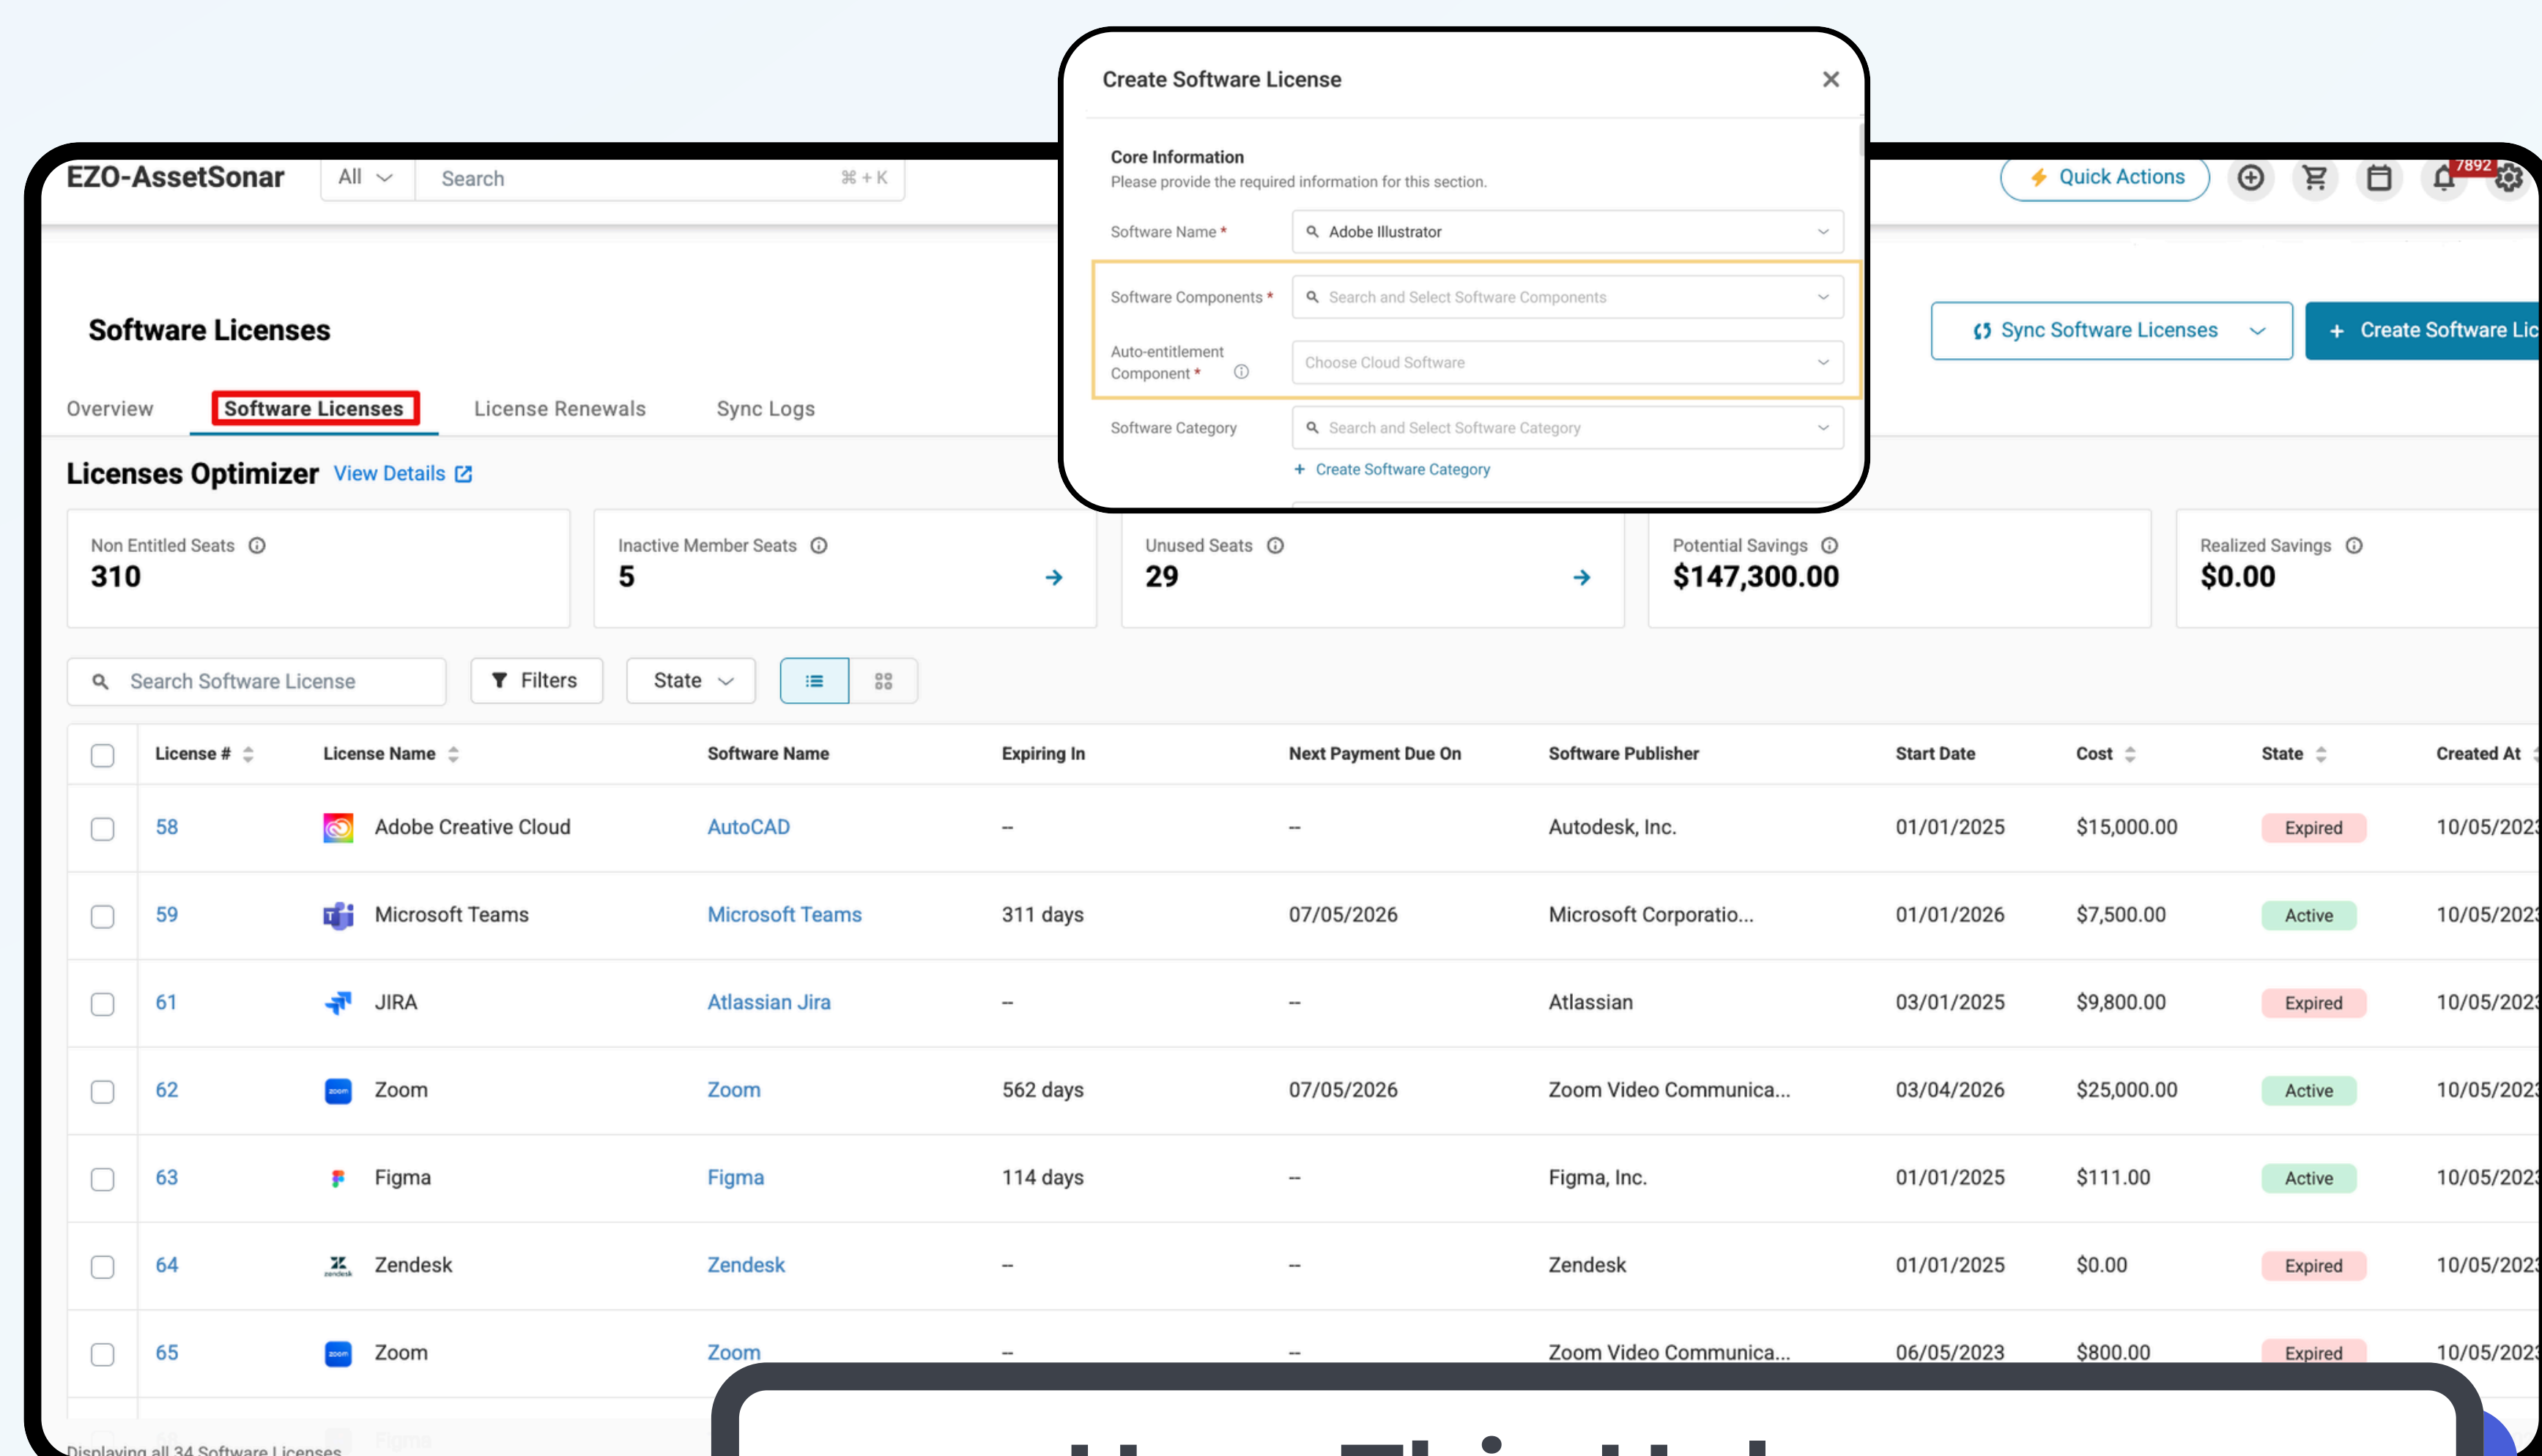

## Your Software Control Center for Visibility, Cost, & Compliance

Add full software discovery, SaaS visibility, license optimization, and compliance to your existing plan at \$0.42/asset/month. All SAM data connects to the live IT Graph; discovery, compliance, and cost decisions under one live source of truth.

## Software Discovery & Normalization

Discover software across every device through multiple sources: ITAM Agent, MDM integrations, Network Discovery, Chrome & Edge Browser Plugin, and SSO/IdP. Merge duplicate on-prem, cloud, and custom instances into one Unified Software Catalog.

- Normalization auto-detects duplicate software entries across on-prem, cloud, and custom configurations
- Tracks name, version, publisher, install count, discovery source, and compliance state per application
- Software records auto-update on every agent and MDM sync cycle

- License Optimizer flags unused SaaS seats and calculates annual savings
- Track license type, seat count, entitlements, keys, and renewal dates under one record
- Compliance state (licensed, unlicensed, blacklisted) auto-updates as discovery data flows in
- Renewal & upgrade notifications alert IT ahead of license expiry